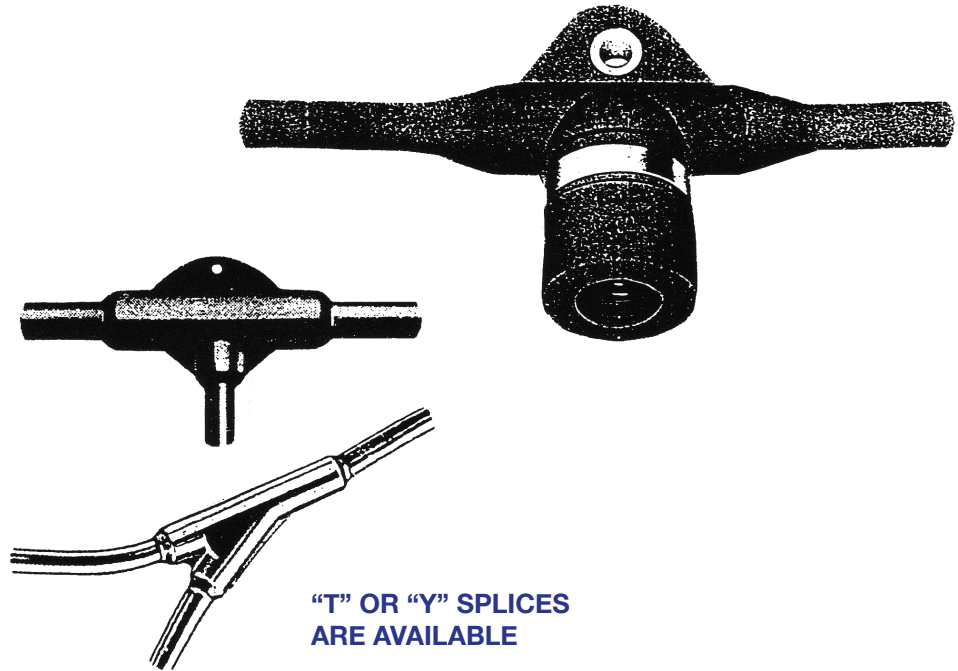

## Stringlites Special Connectors For Mining, Tunneling and Industry

### STANDARD FEATURES

- Economical
- Portable
- Reusable
- Fully Tested
- Weatherproof
- Grounded Guards
- Brass Reinforced Suspension Mounting Hole
- Made to Customer's Specifications

**"T" OR "Y" SPLICES  
ARE AVAILABLE**