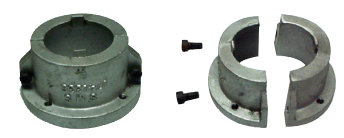

No. of Contacts	AWG	Amps	Volts	Insert Sleeve	Male	Female	Plug Sleeve
4	6	100	600	ORANGE	569373-7M	569373-8F	1357724-1
4	2	150	600	BLACK	569221-7M	569221-8F	1357722-1

MOUNTING SHELL

504819-1 for flush mounting of 569373 inserts