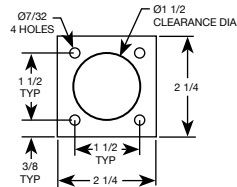

PLUG HARDWARE

SHIMS CS1502

WIRE CW 1406

SET SCREW #2 - 4/0

RETAINING PIN PP1875

PANEL MOUNTS

Male

BLACK	B41M-BLK	B41MSS-BLK
RED	B41M-RED	B41MSS-RED
GREEN	B41M-GRN	B41MSS-GRN
WHITE	B41M-WHT	B41MSS-WHT
BLUE	B41M-BLUE	B41MSS-BLUE