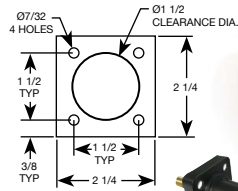

CONNECTOR HARDWARE

Copper Wire
Part No. CW 1406

Set Screw #2 to 4/0
Part No. SS 2/0 4/0

MALE PANEL MOUNTS

Threaded Stud	
Color	Part No.
BLACK	T41SM-BLK
RED	T41SM-RED
GREEN	T41SM-GRN
WHITE	T41SM-WHT
BLUE	T41SM-BLU

Double Set Screw	
Color	Part No.
BLACK	T41SMss-BLK
RED	T41SMss-RED
GREEN	T41SMss-GRN
WHITE	T41SMss-WHT
BLUE	T41SMss-BLU

Threaded Stud 45°	
Color	Part No.
BLACK	T45M-BLK
RED	T45M-RED
GREEN	T45M-GRN
WHITE	T45M-WHT
BLUE	T45M-BLU

Double Set Screw 45°	
Color	Part No.
BLACK	T45Mss-BLK
RED	T45Mss-RED
GREEN	T45Mss-GRN
WHITE	T45Mss-WHT
BLUE	T45Mss-BLU

FEMALE PANEL MOUNTS

Threaded Stud	
Color	Part No.
BLACK	T41SF-BLK
RED	T41SF-RED
GREEN	T41SF-GRN
WHITE	T41SF-WHT
BLUE	T41SF-BLU

Double Set Screw	
Color	Part No.
BLACK	T41SFss-BLK
RED	T41SFss-RED
GREEN	T41SFss-GRN
WHITE	T41SFss-WHT
BLUE	T41SFss-BLU

Threaded Stud 45°	
Color	Part No.
BLACK	T45F-BLK
RED	T45F-RED
GREEN	T45F-GRN
WHITE	T45F-WHT
BLUE	T45F-BLU

Double Set Screw 45°	
Color	Part No.
BLACK	T45Fss-BLK
RED	T45Fss-RED
GREEN	T45Fss-GRN
WHITE	T45Fss-WHT
BLUE	T45Fss-BLU