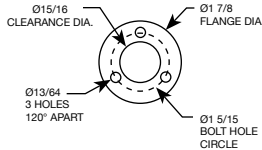

ST-Series Connectors

CABLE SIZE #8-#4, UL LISTED 3S74 600 VOLTS UP TO 150 AMPERES

CSA Approved & UL Listed

PLUGS

Male				Female			
Color	Complete Part No.	Contact Part No.	Insulated Sleeve	Color	Complete Part No.	Contact Part No.	Insulated Sleeve
BLACK	ST4M-BLK	ST4MMCO	ST4MRB-BLK	BLACK	ST4F-BLK	ST4FCO	ST4FRB-BLK
RED	ST4M-RED	*	ST4MRB-RED	RED	ST4F-RED	*	ST4FRB-RED
GREEN	ST4M-GRN	*	ST4MRB-GRN	GREEN	ST4F-GRN	*	ST4FRB-GRN
WHITE	ST4M-WHT	*	ST4MRB-WHT	WHITE	ST4F-WHT	*	ST4FRB-WHT
BLUE	ST4M-BLUE	*	ST4MRB-BLUE	BLUE	ST4F-BLUE	*	ST4FRB-BLUE

PLUG HARDWARE

SET SCREW 5/16

PHENOLIC PIN PP-80

PANEL MOUNTS

	Male	Setscrew
BLACK	ST4PMM-BLK	ST4PMMS-BLK
RED	ST4PMM-RED	ST4PMMS-RED
GREEN	ST4PMM-GRN	ST4PMMS-GRN
WHITE	ST4PMM-WHT	ST4PMMS-WHT
BLUE	ST4PMM-BLUE	ST4PMMS-BLUE